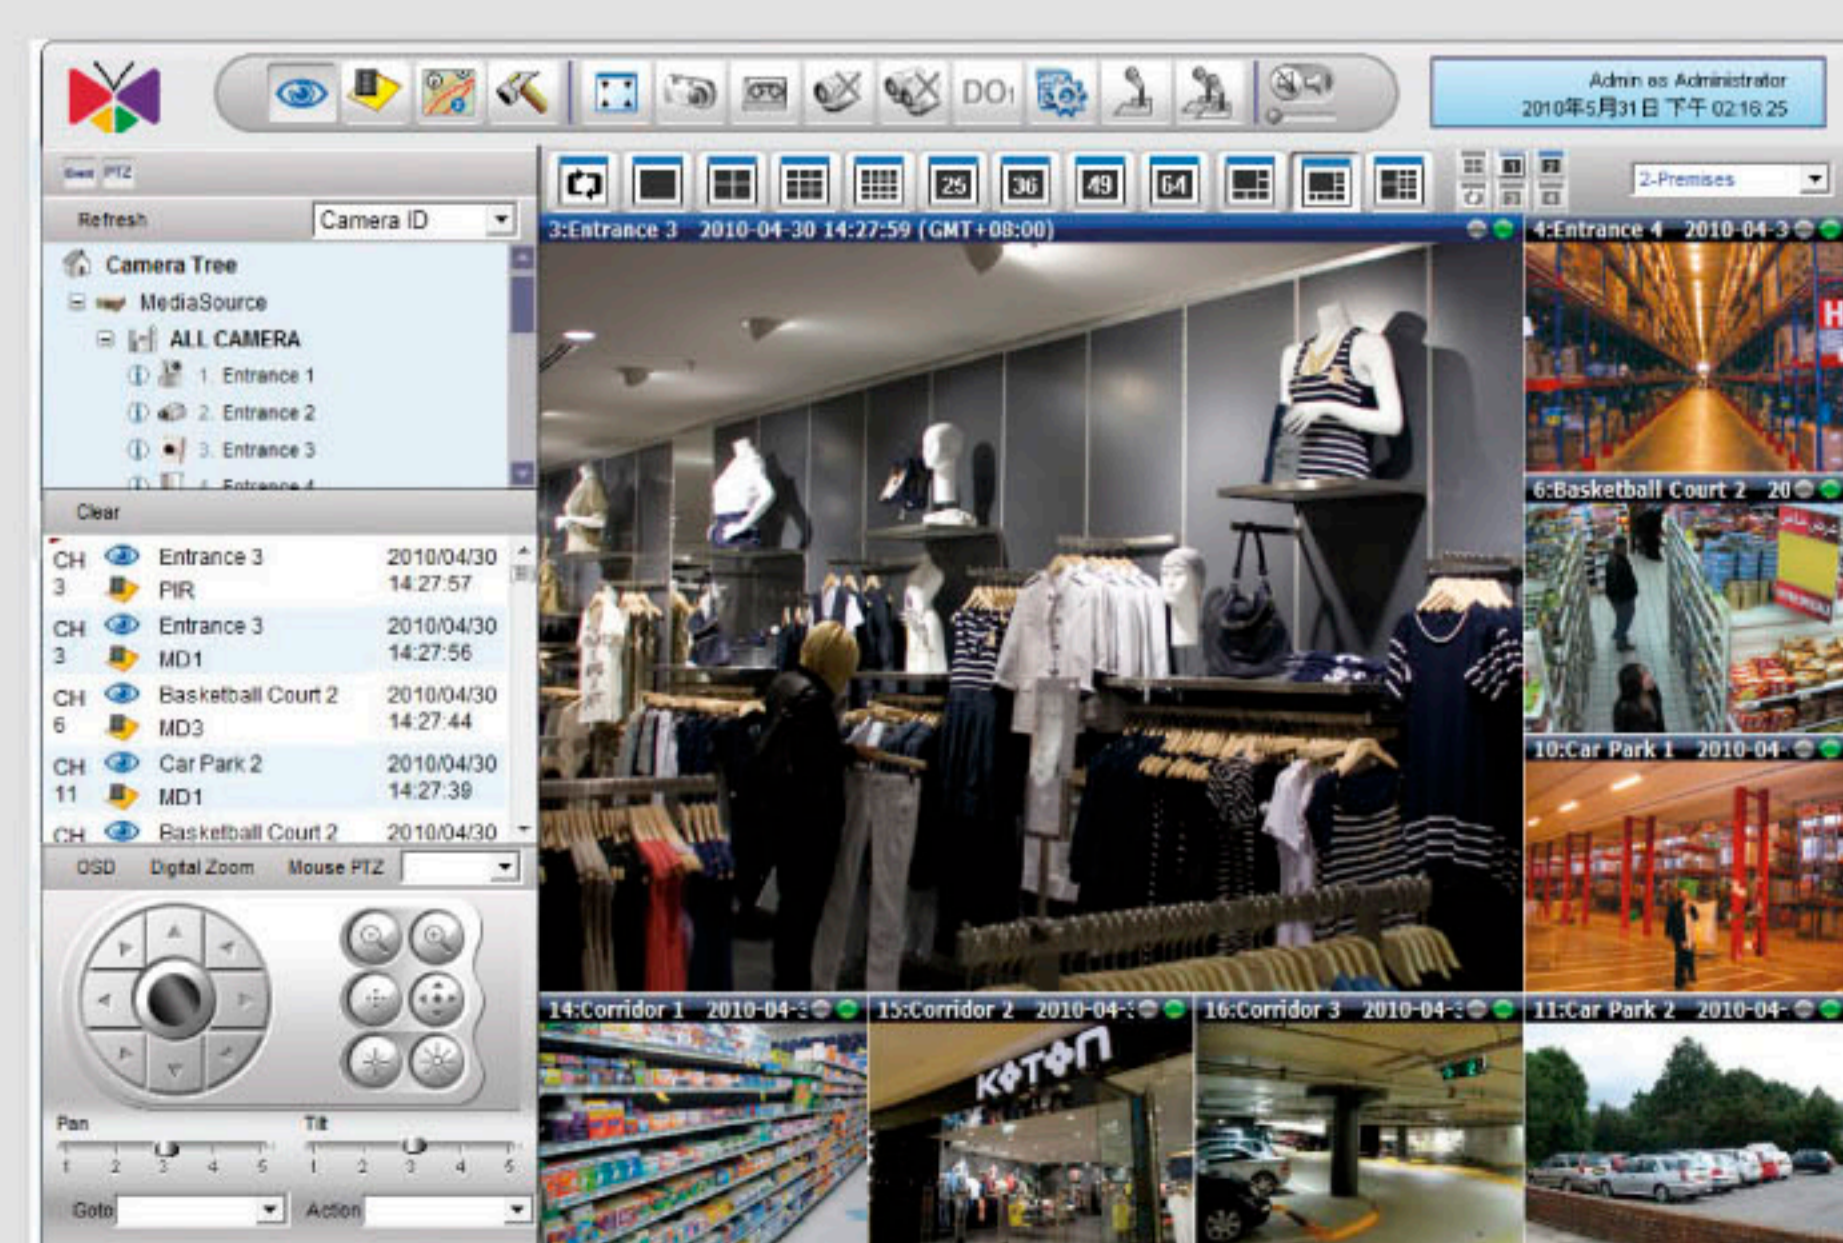

ACTi End-to-End Solution for Retail Market

Security Management

NVR Workstation

Business Management

SIS POS Client

Business Intelligence

SIS POS Auditor