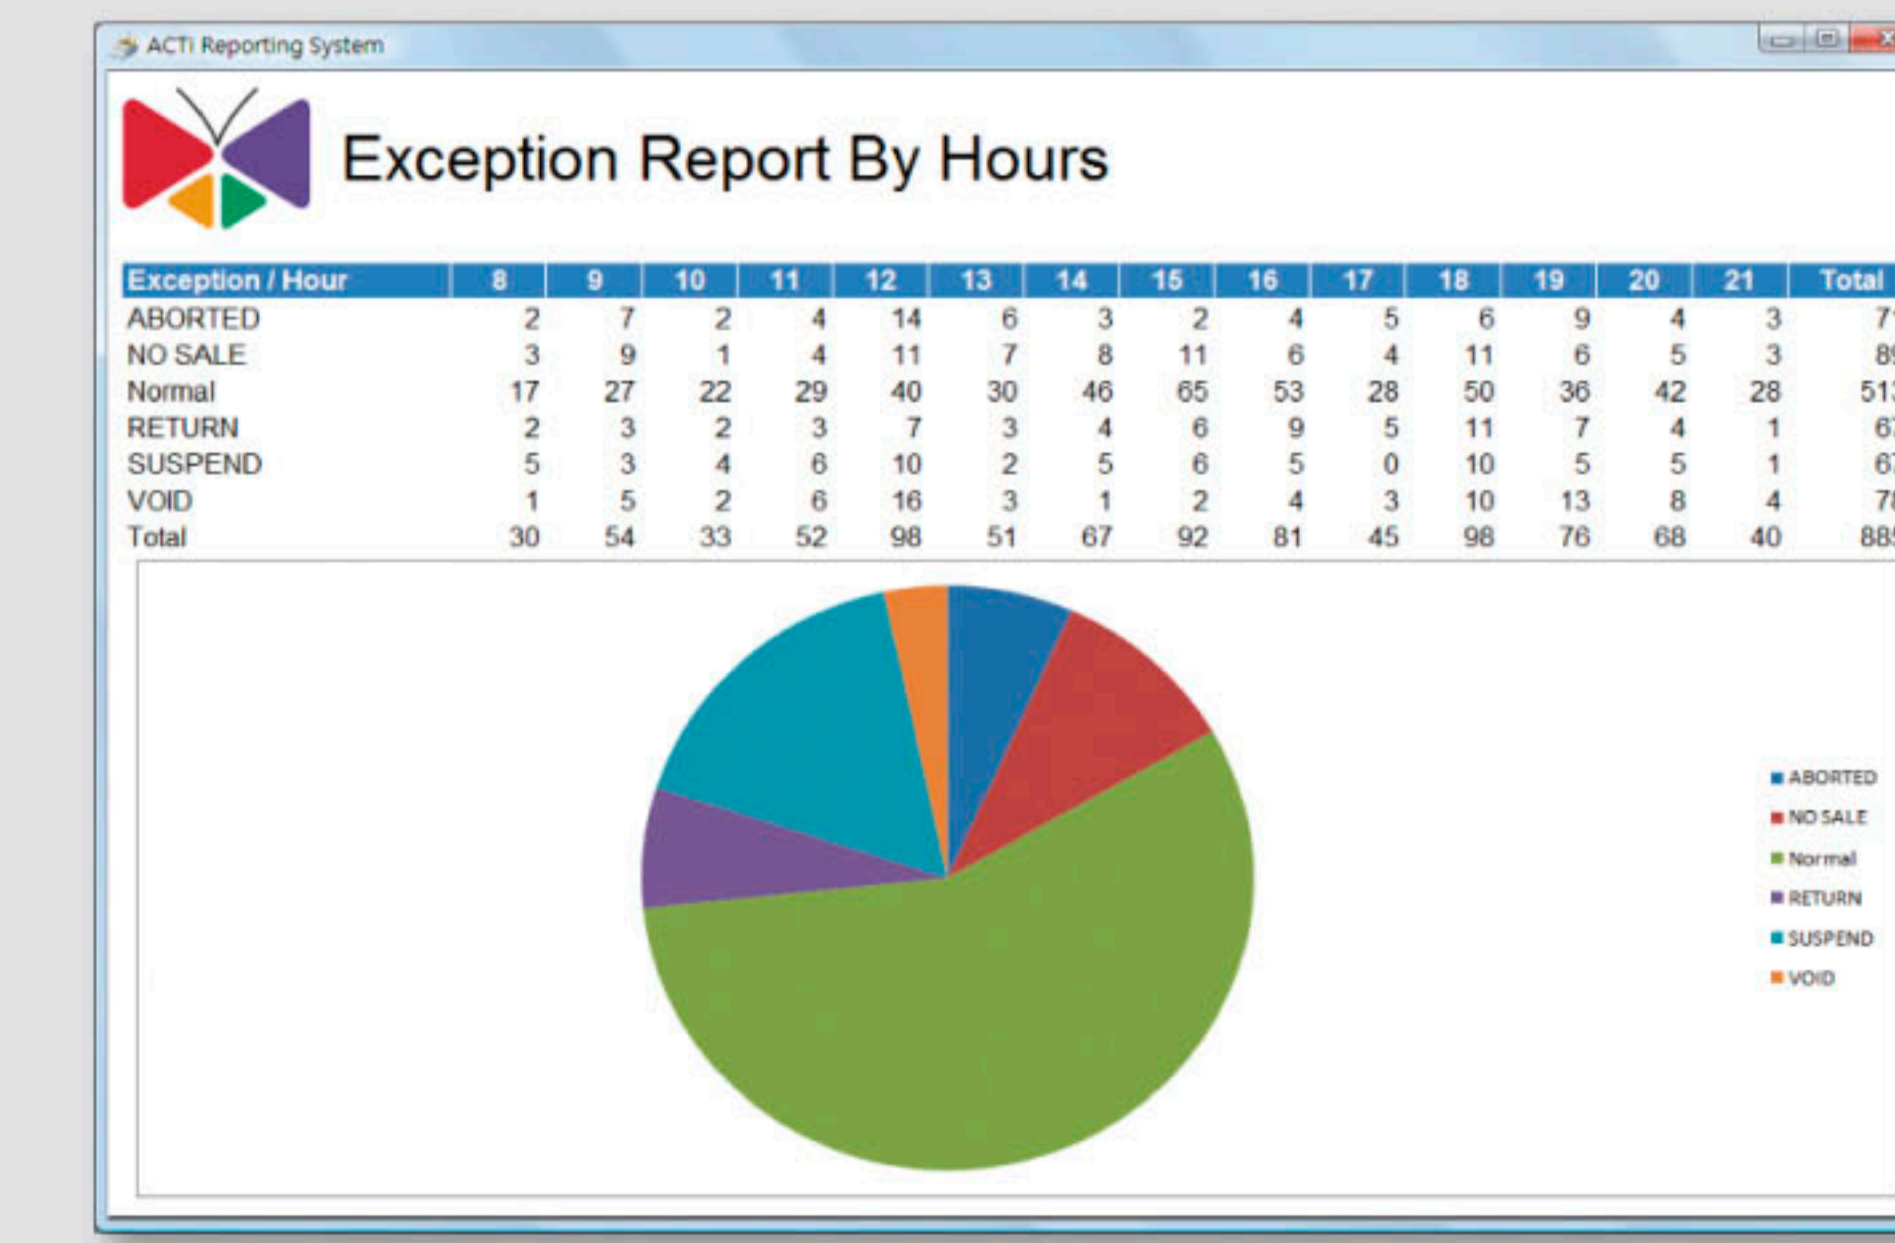

ACTi End-to-End Solution for Retail Market

Security Management

NVR Workstation

Business Management

SIS POS Client

Business Intelligence

SIS POS Auditor