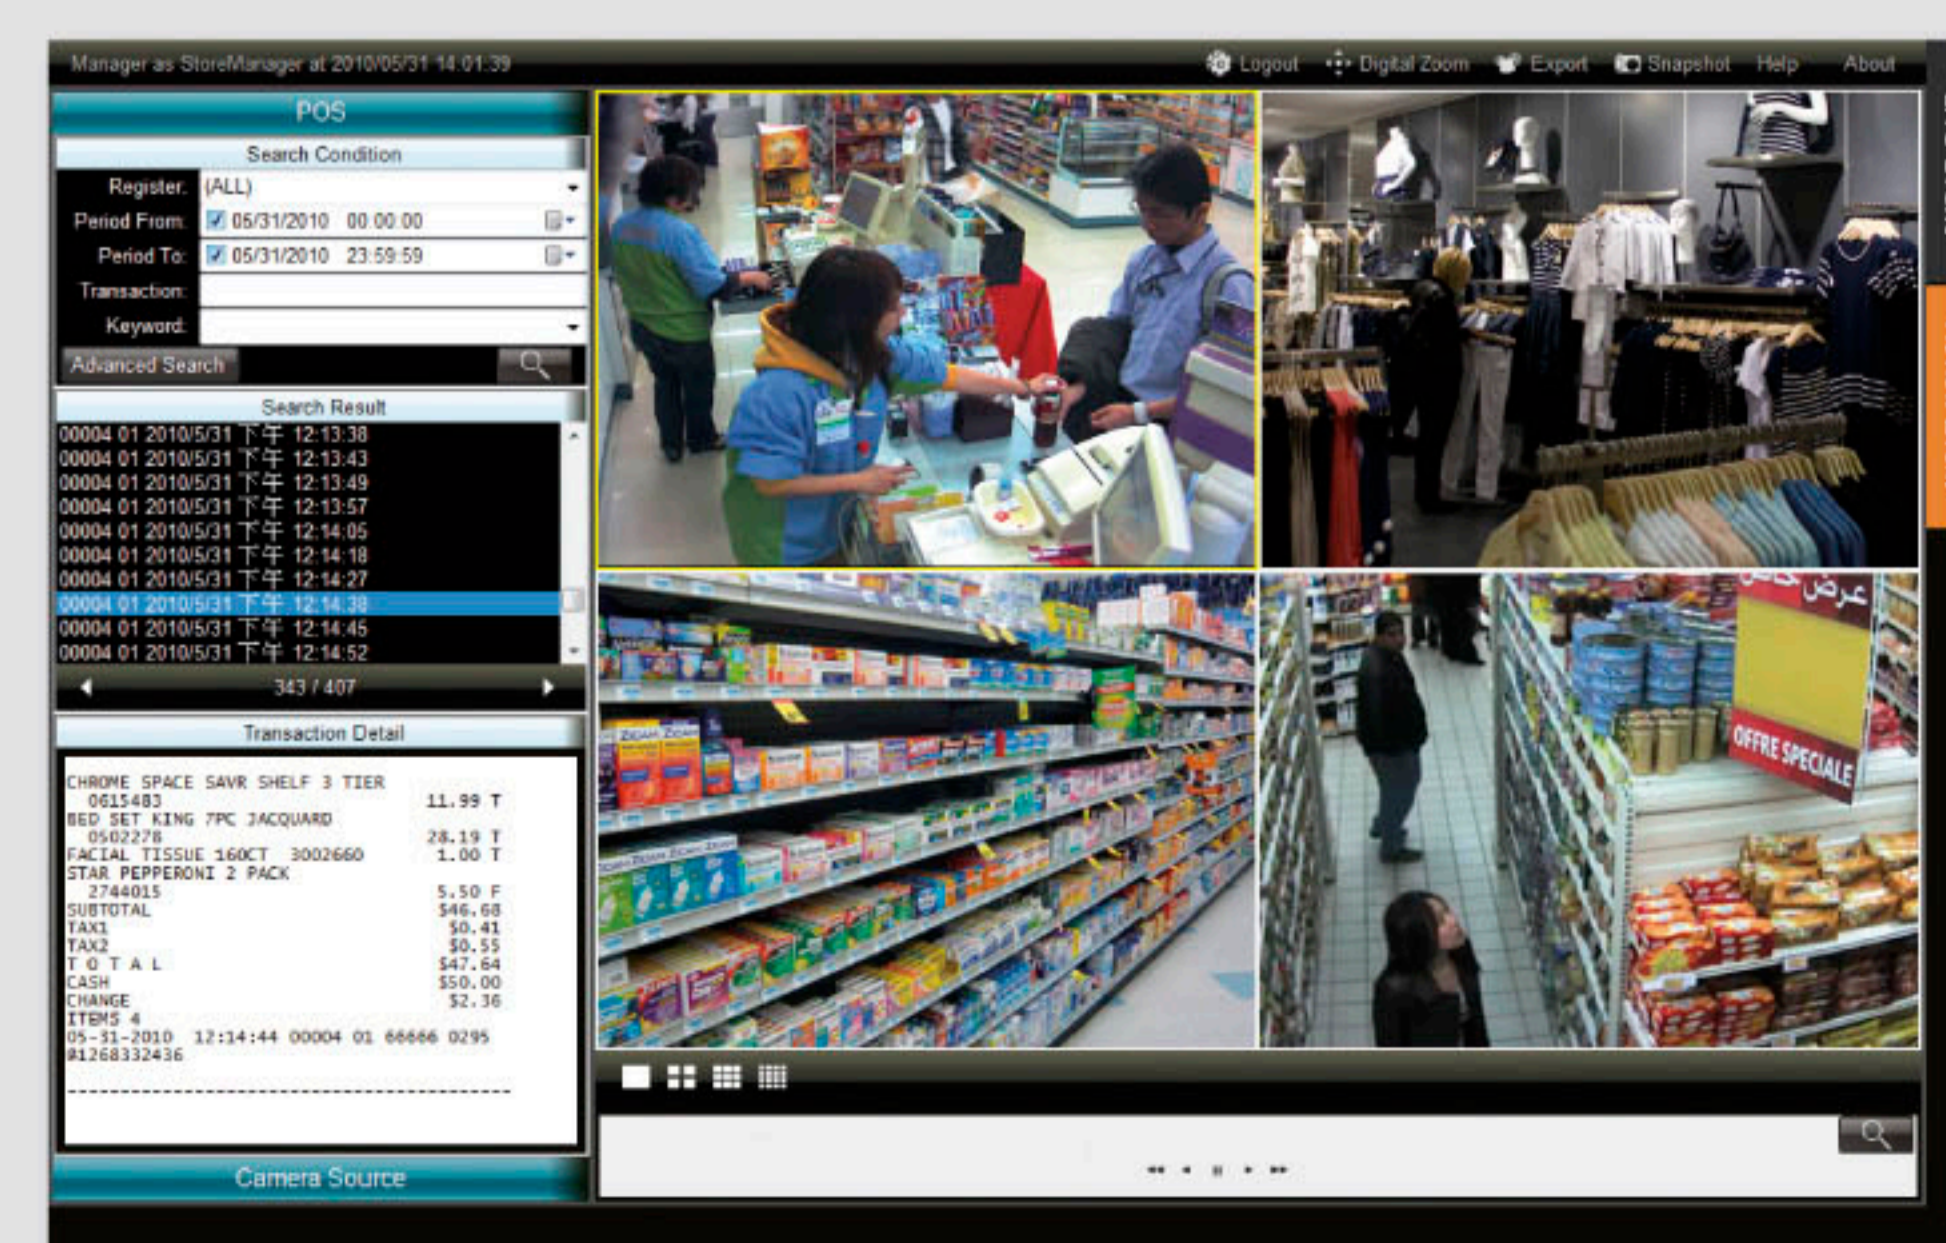

ACTi End-to-End Solution for Retail Market

Security Management

NVR Workstation

Business Management

SIS POS Client

Business Intelligence

SIS POS Auditor