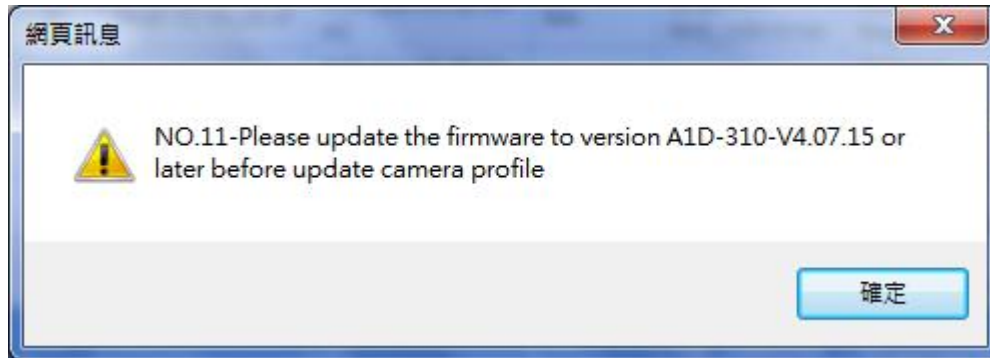

4.06 or before.

The following error message will be shown if user tried to upgrade the TCM-5311/5312 camera profile to the camera which its firmware is 4.06 or before.

Model v.s. Profile Name mapping table

After You've successfully uploaded the profile pack, you will see the following Profile Name in the System Info page.

Profile Name in New Pack	Product
ADV7180-RXX_V071030A	ACD-2100, ACD-2200, ACD-2300, ACD-2400, ACM-1311, ACM-1430, ACM-1431, ACM-1432, ACM-3210, ACM-3211, ACM-3300, ACM-3301, ACM-3310, ACM-3311, AEK-1000, AMU-8100, AMU-9110, AMU-9111
MT9M131-LB1_V091012A	ACM-1011 (LENS:f3.3 ~ 12 mm / F1.4 / 1/3" board Mount)
MT9M131-LB2_V091008A	ACM-1011 (LENS:f3.3 ~ 12 mm / F1.6 / 1/3" board Mount)
MT9V135-RA2_V071219A	ACM-1100
MT9V135-RA2_V071219A	ACM-1101
MT9V135-RB2_V071219A	ACM-1110
MT9V135-RB2_V071219A	ACM-1111
MT9M131-RB1_V090930A	ACM-1231 (LENS:f3.3 ~ 12 mm / F1.4 / 1/3" board Mount) (shipment before July 2008)