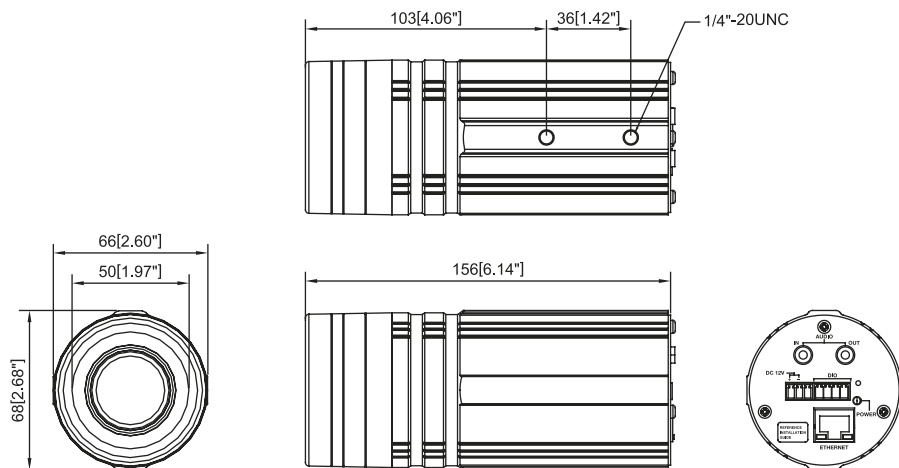

DIMENSION DIAGRAM