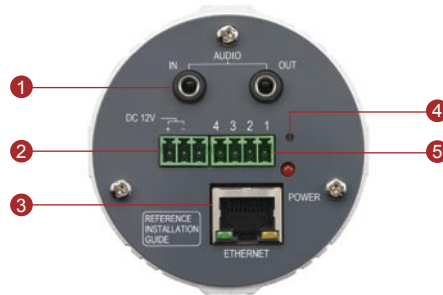

## H.264 Indoor IP IR Bullet Camera

\* The bracket needs to be purchased separately.

- 1/3" Micron Progressive Scan CMOS
- Day and night function with Mechanical IR Cut Filter
- Integrated f3.3 ~ 12 mm / F1.6 varifocal lens
- 0 Lux (IR LED ON)
- H.264 / MPEG-4 SP / MJPEG triple codec with two simultaneous streams
- VGA resolution at 30 FPS
- Wide Dynamic Range function supported
- Shutter Speed, White Balance, Exposure, Gain Controls supported
- Two-way audio supported
- Hardware motion detection, Digital Input / Output
- DC 12V or Power over Ethernet (IEEE 802.3af) supported