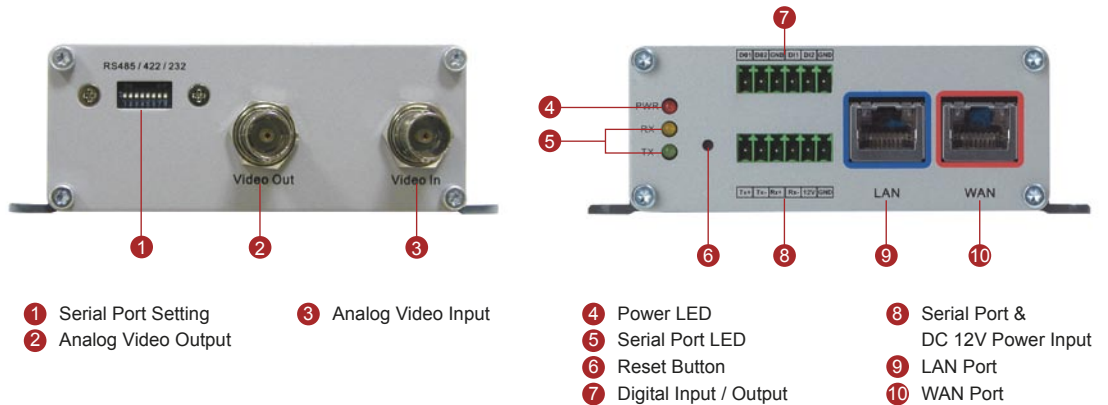

SED-2120

One-channel MPEG-4 ASP Video Server

- MPEG-4 ASP compression
- CIF up to Full D1 resolution at 30/25 FPS
- Multi-stream with variable frame rate in the same compression
- Hardware motion detection, Digital Input/Output
- Fail-over network protection and QoS enabled (L3) video streaming
- Hybrid analog and ethernet video output
- Optional rackmount kit available

DIMENSION DIAGRAM

Unit: mm [inch]

**PRODUCT SPECIFICATION**

Video (Compression)		Network	
Compression	MPEG-4 ASP compliant compression	LAN Port	Ethernet (10/100Base-T), RJ-45 connector
Picture Resolution	Full D1 (720 x 480 in NTSC, 720 x 576 in PAL) CIF (352 x 240 in NTSC, 352 x 288 in PAL) QCIF (160 x 112 in NTSC, 176 x 144 in PAL)	WAN Port	Ethernet (10/100Base-T), RJ-45 connector
Bit Rate	28 K ~ 3 M bps	Protocol	TCP, UDP, IP, HTTP, DHCP, PPPoE, RTP, RTSP, FTP, SMTP, DNS, DDNS, NTP, ICMP, IGMP, ARP
Image Frame Rate	30 fps at full D1 resolution (NTSC) 25 fps at full D1 resolution (PAL)	Software	
Multi-stream	Up to 4 configurable frame rate/bit rate streams for preview and recording	Web Browser	Microsoft Internet Explorer 6.0 or above
Video Input		SDK	ACTi SDK-10000
Composite Input	CVBS, 1.0Vp-p with 75 Ω loading, BNC connector	PTZ Protocol*	Pelco-D, Pelco-P V1 and V2, Dynacolor, Sony VISCA, American Dynamics
Video Output		Security	Password protection : configured by the administrator
Composite Output	CVBS, 1.0Vp-p with 75 Ω loading, BNC connector	Operating	
Alarm		Temperature	5 °C ~ 50 °C (40 °F ~ 122 °F)
Digital Input	2, TTL, terminal block	Power	
Digital Output	2, TTL, terminal block	Power Requirement	DC 12V ±10%
Remote Control		Power Consumption	7.5 W
Serial Port	RS-485: half duplex, terminal block RS-422: full duplex, terminal block RS-232: full duplex, terminal block	Physical	
External I/O		Dimensions (WxHxD)	112 mm x 37.2 mm x 119 mm (4.41" x 1.46" x 4.68")
Reset Button	Factory default	Weight	350 g (0.66 lb)
LED	System status	Approvals	
		Certificate	CE, FCC