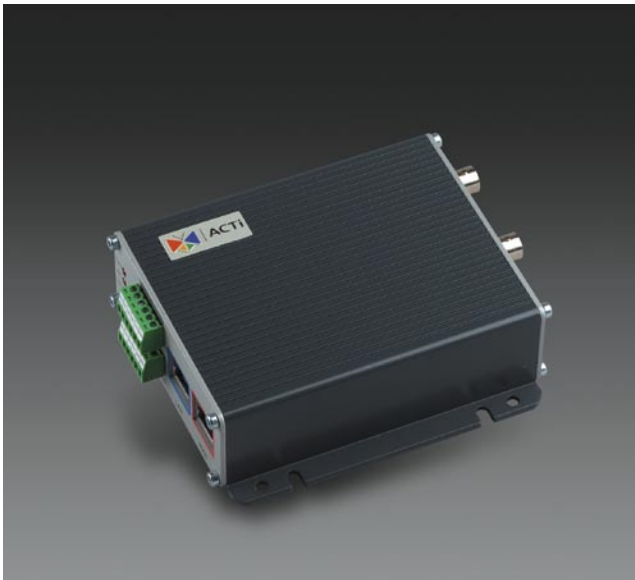

SED-2120

One-channel MPEG-4 ASP Video Server

- MPEG-4 ASP compression
- CIF up to Full D1 resolution at 30/25 FPS
- Multi-stream with variable frame rate in the same compression
- Hardware motion detection, Digital Input/Output
- Fail-over network protection and QoS enabled (L3) video streaming
- Hybrid analog and ethernet video output
- Optional rackmount kit available

DIMENSION DIAGRAM

Unit: mm [inch]

**PRODUCT SPECIFICATION**

Video (Compression)		Network	
Compression	MPEG-4 ASP compliant compression	LAN Port	Ethernet (10/100Base-T), RJ-45 connector
Picture Resolution	Full D1 (720 x 480 in NTSC, 720 x 576 in PAL) CIF (352 x 240 in NTSC, 352 x 288 in PAL) QCIF (160 x 112 in NTSC, 176 x 144 in PAL)	WAN Port	Ethernet (10/100Base-T), RJ-45 connector
Bit Rate	28 K ~ 3 M bps	Protocol	TCP, UDP, IP, HTTP, DHCP, PPPoE, RTP, RTSP, FTP, SMTP, DNS, DDNS, NTP, ICMP, IGMP, ARP
Image Frame Rate	30 fps at full D1 resolution (NTSC) 25 fps at full D1 resolution (PAL)	Software	
Multi-stream	Up to 4 configurable frame rate/bit rate streams for preview and recording	Web Browser	Microsoft Internet Explorer 6.0 or above
Video Input		SDK	ACTi SDK-10000
Composite Input	CVBS, 1.0Vp-p with 75 Ω loading, BNC connector	PTZ Protocol*	Pelco-D, Pelco-P V1 and V2, Dynacolor, Sony VISCA, American Dynamics
Video Output		Security	Password protection : configured by the administrator
Composite Output	CVBS, 1.0Vp-p with 75 Ω loading, BNC connector	Operating	
Alarm		Temperature	5 °C ~ 50 °C (40 °F ~ 122 °F)
Digital Input	2, TTL, terminal block	Power	
Digital Output	2, TTL, terminal block	Power Requirement	DC 12V ±10%
Remote Control		Power Consumption	7.5 W
Serial Port	RS-485: half duplex, terminal block RS-422: full duplex, terminal block RS-232: full duplex, terminal block	Physical	
External I/O		Dimensions (WxHxD)	112 mm x 37.2 mm x 119 mm (4.41" x 1.46" x 4.68")
Reset Button	Factory default	Weight	350 g (0.66 lb)
LED	System status	Approvals	
		Certificate	CE, FCC