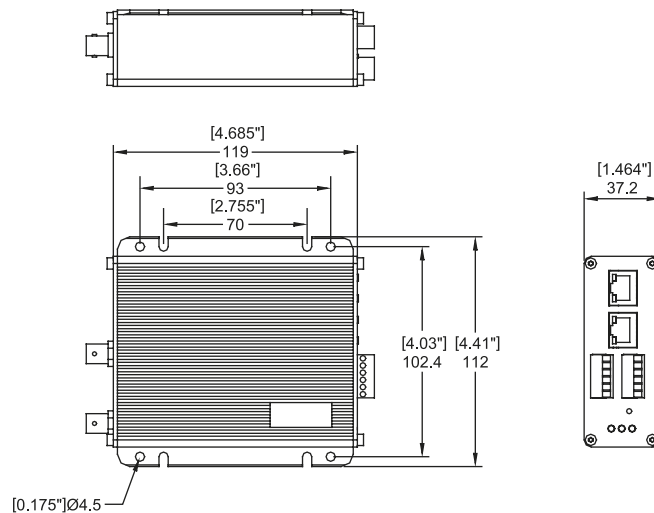

SED-2120

One-channel MPEG-4 ASP Video Server

- MPEG-4 ASP compression
- CIF up to Full D1 resolution at 30/25 FPS
- Multi-stream with variable frame rate in the same compression
- Hardware motion detection, Digital Input/Output
- Fail-over network protection and QoS enabled (L3) video streaming
- Hybrid analog and ethernet video output
- Optional rackmount kit available

DIMENSION DIAGRAM

Unit: mm [inch]

**PRODUCT SPECIFICATION**

Video (Compression)		Network	
Compression	MPEG-4 ASP compliant compression	LAN Port	Ethernet (10/100Base-T), RJ-45 connector
Picture Resolution	Full D1 (720 x 480 in NTSC, 720 x 576 in PAL) CIF (352 x 240 in NTSC, 352 x 288 in PAL) QCIF (160 x 112 in NTSC, 176 x 144 in PAL)	WAN Port	Ethernet (10/100Base-T), RJ-45 connector
Bit Rate	28 K ~ 3 M bps	Protocol	TCP, UDP, IP, HTTP, DHCP, PPPoE, RTP, RTSP, FTP, SMTP, DNS, DDNS, NTP, ICMP, IGMP, ARP
Image Frame Rate	30 fps at full D1 resolution (NTSC) 25 fps at full D1 resolution (PAL)	Software	
Multi-stream	Up to 4 configurable frame rate/bit rate streams for preview and recording	Web Browser	Microsoft Internet Explorer 6.0 or above
Video Input		SDK	ACTi SDK-10000
Composite Input	CVBS, 1.0Vp-p with 75 Ω loading, BNC connector	PTZ Protocol*	Pelco-D, Pelco-P V1 and V2, Dynacolor, Sony VISCA, American Dynamics
Video Output		Security	Password protection : configured by the administrator
Composite Output	CVBS, 1.0Vp-p with 75 Ω loading, BNC connector	Operating	
Alarm		Temperature	5 °C ~ 50 °C (40 °F ~ 122 °F)
Digital Input	2, TTL, terminal block	Power	
Digital Output	2, TTL, terminal block	Power Requirement	DC 12V ±10%
Remote Control		Power Consumption	7.5 W
Serial Port	RS-485: half duplex, terminal block RS-422: full duplex, terminal block RS-232: full duplex, terminal block	Physical	
External I/O		Dimensions (WxHxD)	112 mm x 37.2 mm x 119 mm (4.41" x 1.46" x 4.68")
Reset Button	Factory default	Weight	350 g (0.66 lb)
LED	System status	Approvals	
		Certificate	CE, FCC