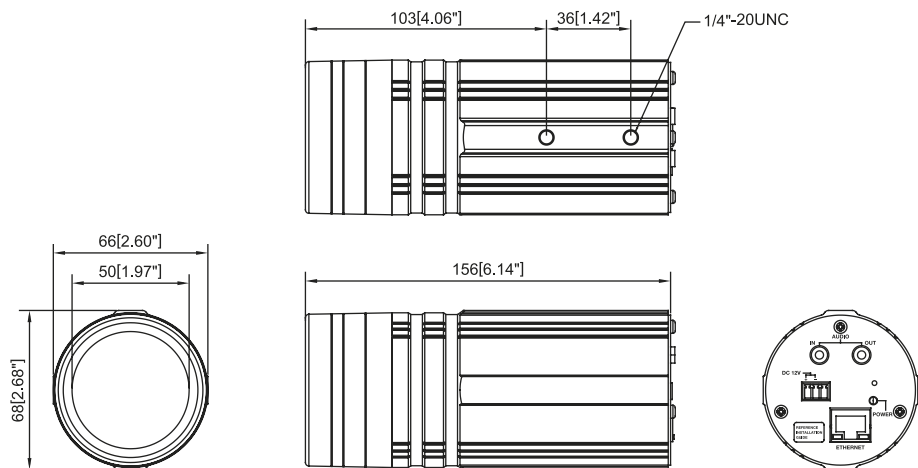

- ① Audio Input / Output
- ② DC 12V Power Input
- ③ Ethernet Port
- ④ Reset Button

DIMENSION DIAGRAM

Unit: mm [inch]

PRODUCT SPECIFICATION

| | | ACM-1011 |
|-------------------------|--------------------------|--|
| Image | Device | Micron Progressive Scan CMOS |
| | Size | 1/3 inch |
| | Effective Pixels | 640(H) x 480(V) |
| Min. Scene Illumination | Color | Color mode automatically switched to B/W mode under 4 Lux |
| | B/W | 0 Lux (IR LED ON) |
| | IR Sensitivity | from 700 nm to 1100 nm |
| | IR LED | IR LED x24 (850 nm) |
| | CDS Sensor | Yes |
| Lens | IR Working Distance | 20 ~ 30 M (30 IRE) |
| | Focal Length | f3.3 ~ 12 mm / F1.6 |
| Synchronization | Viewing Angle | 78.5° ~ 22.6° (Horizontal) |
| | Sync. System | Internal |
| Day/Night Functions | Mechanical IR Cut Filter | Yes |
| | Functions | Motion Detection |
| Electronic Shutter | | 1/5 ~ 1/15,000 sec |
| Fixed Shutter (Manual) | | 1/30 ~ 1/1,000 sec. (60Hz); 1/25 ~ 1/1,000 sec. (50Hz) |
| Flickerless | | 1/120 sec. (60 Hz); 1/100 sec. (50 Hz) |
| AGC | | Automatic (user defined) |
| White Balance | | AUTO, INDOOR1, INDOOR2, OUTDOOR1, OUTDOOR2, HOLD CURRENT, MANUAL |
| S/N Ratio | S/N Ratio | Better than 44 dB |
| | Compression | MPEG-4 SP, MJPEG selectable |
| Video Compression | Picture Resolution | VGA (640x480) QVGA(320x240) QQVGA(160x112) |
| | Bit Rate | 28 K ~ 3 M bps |
| | Image Frame Rate | 30 fps at VGA resolution |
| | Audio Input | Compression |
| Audio Line Input | | Unbalanced, 1.4Vp-p, 1Vrms, 3.5 mm Phone Jack |
| Audio Output | Compression | 8kHz, Mono, PCM |
| | Audio Line Output | Unbalanced, 1.4Vp-p, 1Vrms, 3.5 mm Phone Jack |
| External I/O | Reset Button | Factory default |
| | LED | System status |
| Network | Ethernet Port | Ethernet(10/100 Base-T), RJ-45 connector |
| | Protocol | TCP, UDP, IP, HTTP, DHCP, PPPoE, RTP, RTSP, FTP, SMTP, DNS, DDNS, NTP, ICMP, IGMP, ARP |
| Software | Web Browser | Microsoft Internet Explorer 6.0 or above |
| | SDK | ACTI SDK-10000 |
| Operating | Security | Password protection: configured by the administrator |
| | Temperature | 0 °C ~ 50 °C (32 °F ~ 122 °F) |
| Power | Power Requirement | PoE(IEEE802.3af) with class 3 |
| | Power Consumption | 6 W (DC 12V) w/ IR ON 6.24 W (PoE) w/ IR ON |
| Physical | Dimensions (ØxL) | 68 mm x 156 mm (2.68" x 6.14") |
| | Weight | 505 g (1.11 b) |
| Approvals | Certificate | CE, FCC |