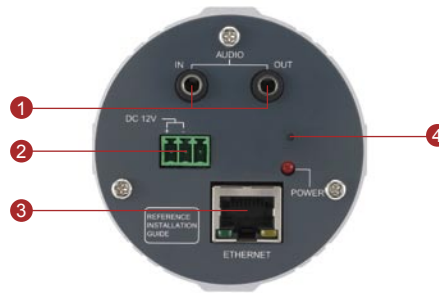

ACM-1011

Indoor IP IR Bullet Camera

* The bracket needs to be purchased separately.

- 1/3" Micron Progressive Scan CMOS
- Day and night function with Mechanical IR Cut Filter
- Integrated f3.3 ~ 12 mm / F1.6 varifocal lens
- 0 Lux (IR LED ON)
- Selectable MPEG-4SP / MJPEG compression
- VGA resolution at 30 FPS
- Multi-stream with variable frame rate in the same compression
- Shutter Speed, White Balance, Exposure, Gain Controls supported
- Two-way audio supported
- Hardware motion detection
- DC 12V or Power over Ethernet (IEEE 802.3af) supported